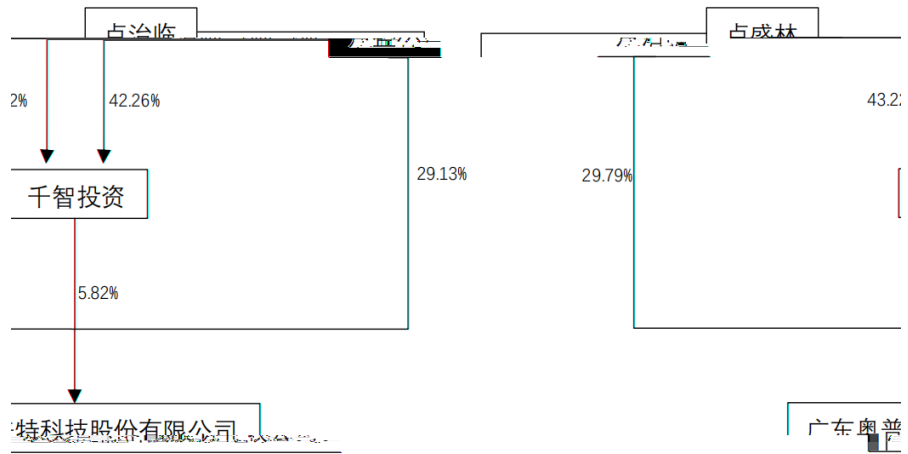

AI

3D

3C

3.

1

2D 2D 3D 3D 3D 3D 3D 3D  
3D 3D 3D 3D 3D 3D 3D 3D

2

PCB SMT  
" " GWh TWh  
TWh  
" " "

	56,541,051.00	122,785,320.14	75,707,058.28	42,654,987.59
	-3,965,552.00	4,630,811.83	-76,275,959.27	120,548,937.51

4

4.1

10

:

( )	4,695
( )	
	0
	0
	0
	0

4.2

4.3

4.4

5

1

1.		30.39%		31.59%
2.		40.14%	18.88%	39.32%
	13.83%		7.26%	

2